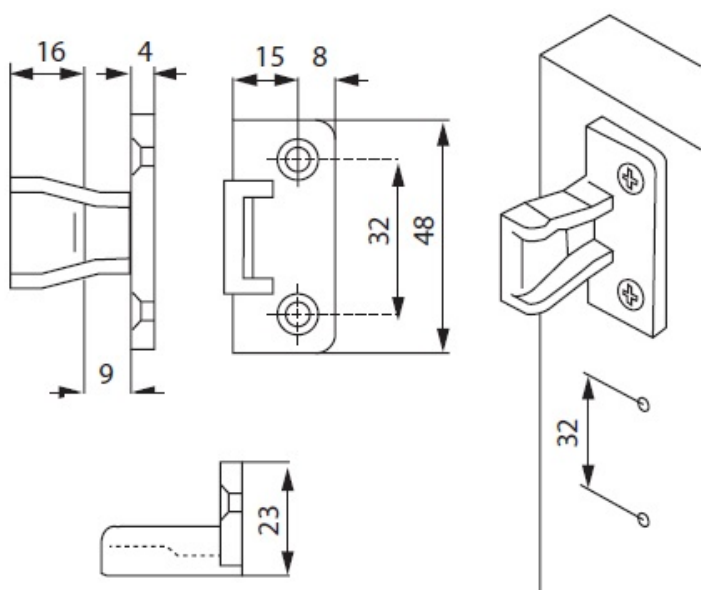

PRODUCT SHEET

Description:

Clip Panel Connector "Push Fit", Female Only, F/Euro Screws, Black PC, (NOT FOR SALE IN GERMANY)

Item number:

11.05.605-0

Units	Box	Carton	HS Code	Barcode
Pcs.	1000	2000	3926909790	 5704866454759